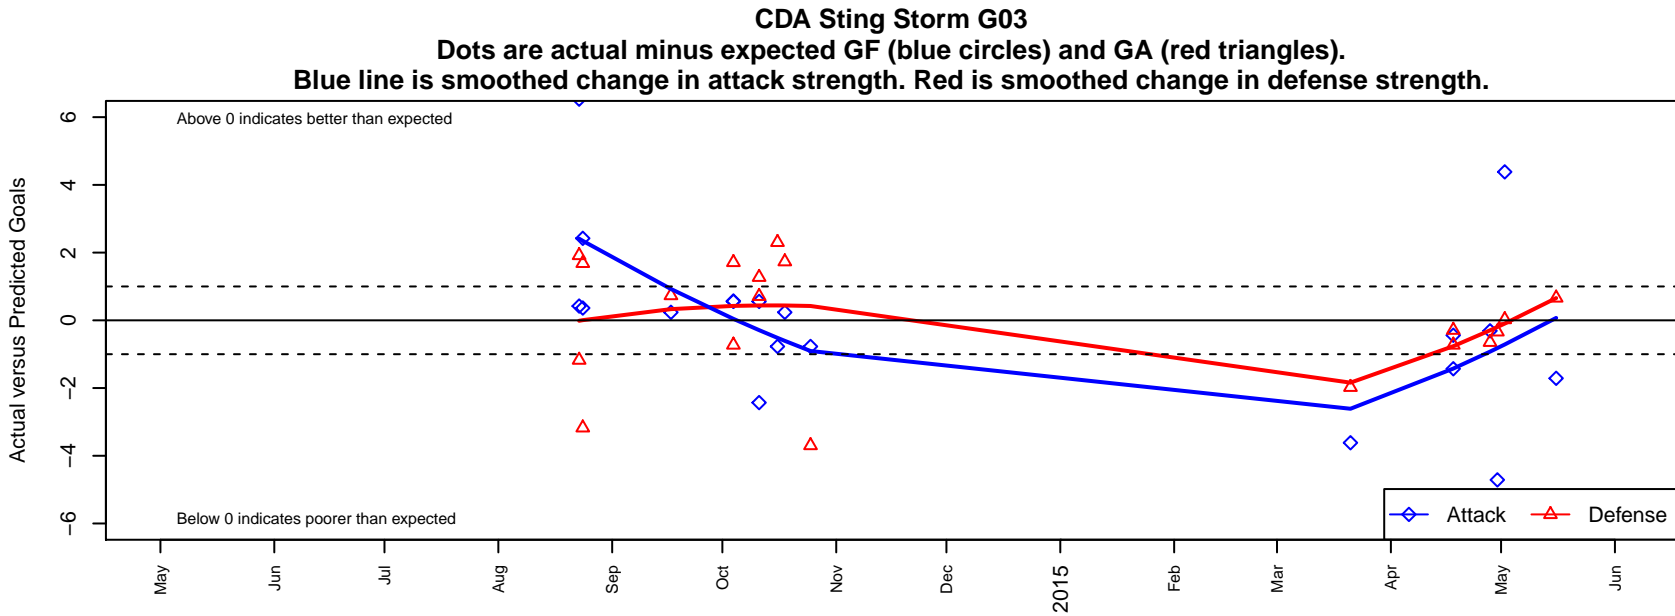

**attack and defense variance (black dot)
relative to other teams
and top 10 in region**

**attack and defense rating
relative to others at age
and all opponents in last 13 months**

CDA Sting Storm G03

Coeur d'Alene Sting SC
Coeur d'Alene, ID
G03 total strength=178
attack=0.18 defense=0.08
fall league = NWL Group B U11
spr league = Spr NWL Group B U11
notes= Gelnette 2014

alt names used:
GU11 STING STORM
CDA STING STORM
STING PREMIER STING GIRLS 03-04 GELNI

Venues played:
2014 River City Challenge U11 U11
2014 NWL Group B U11
2014 Spr NWL Group B U11